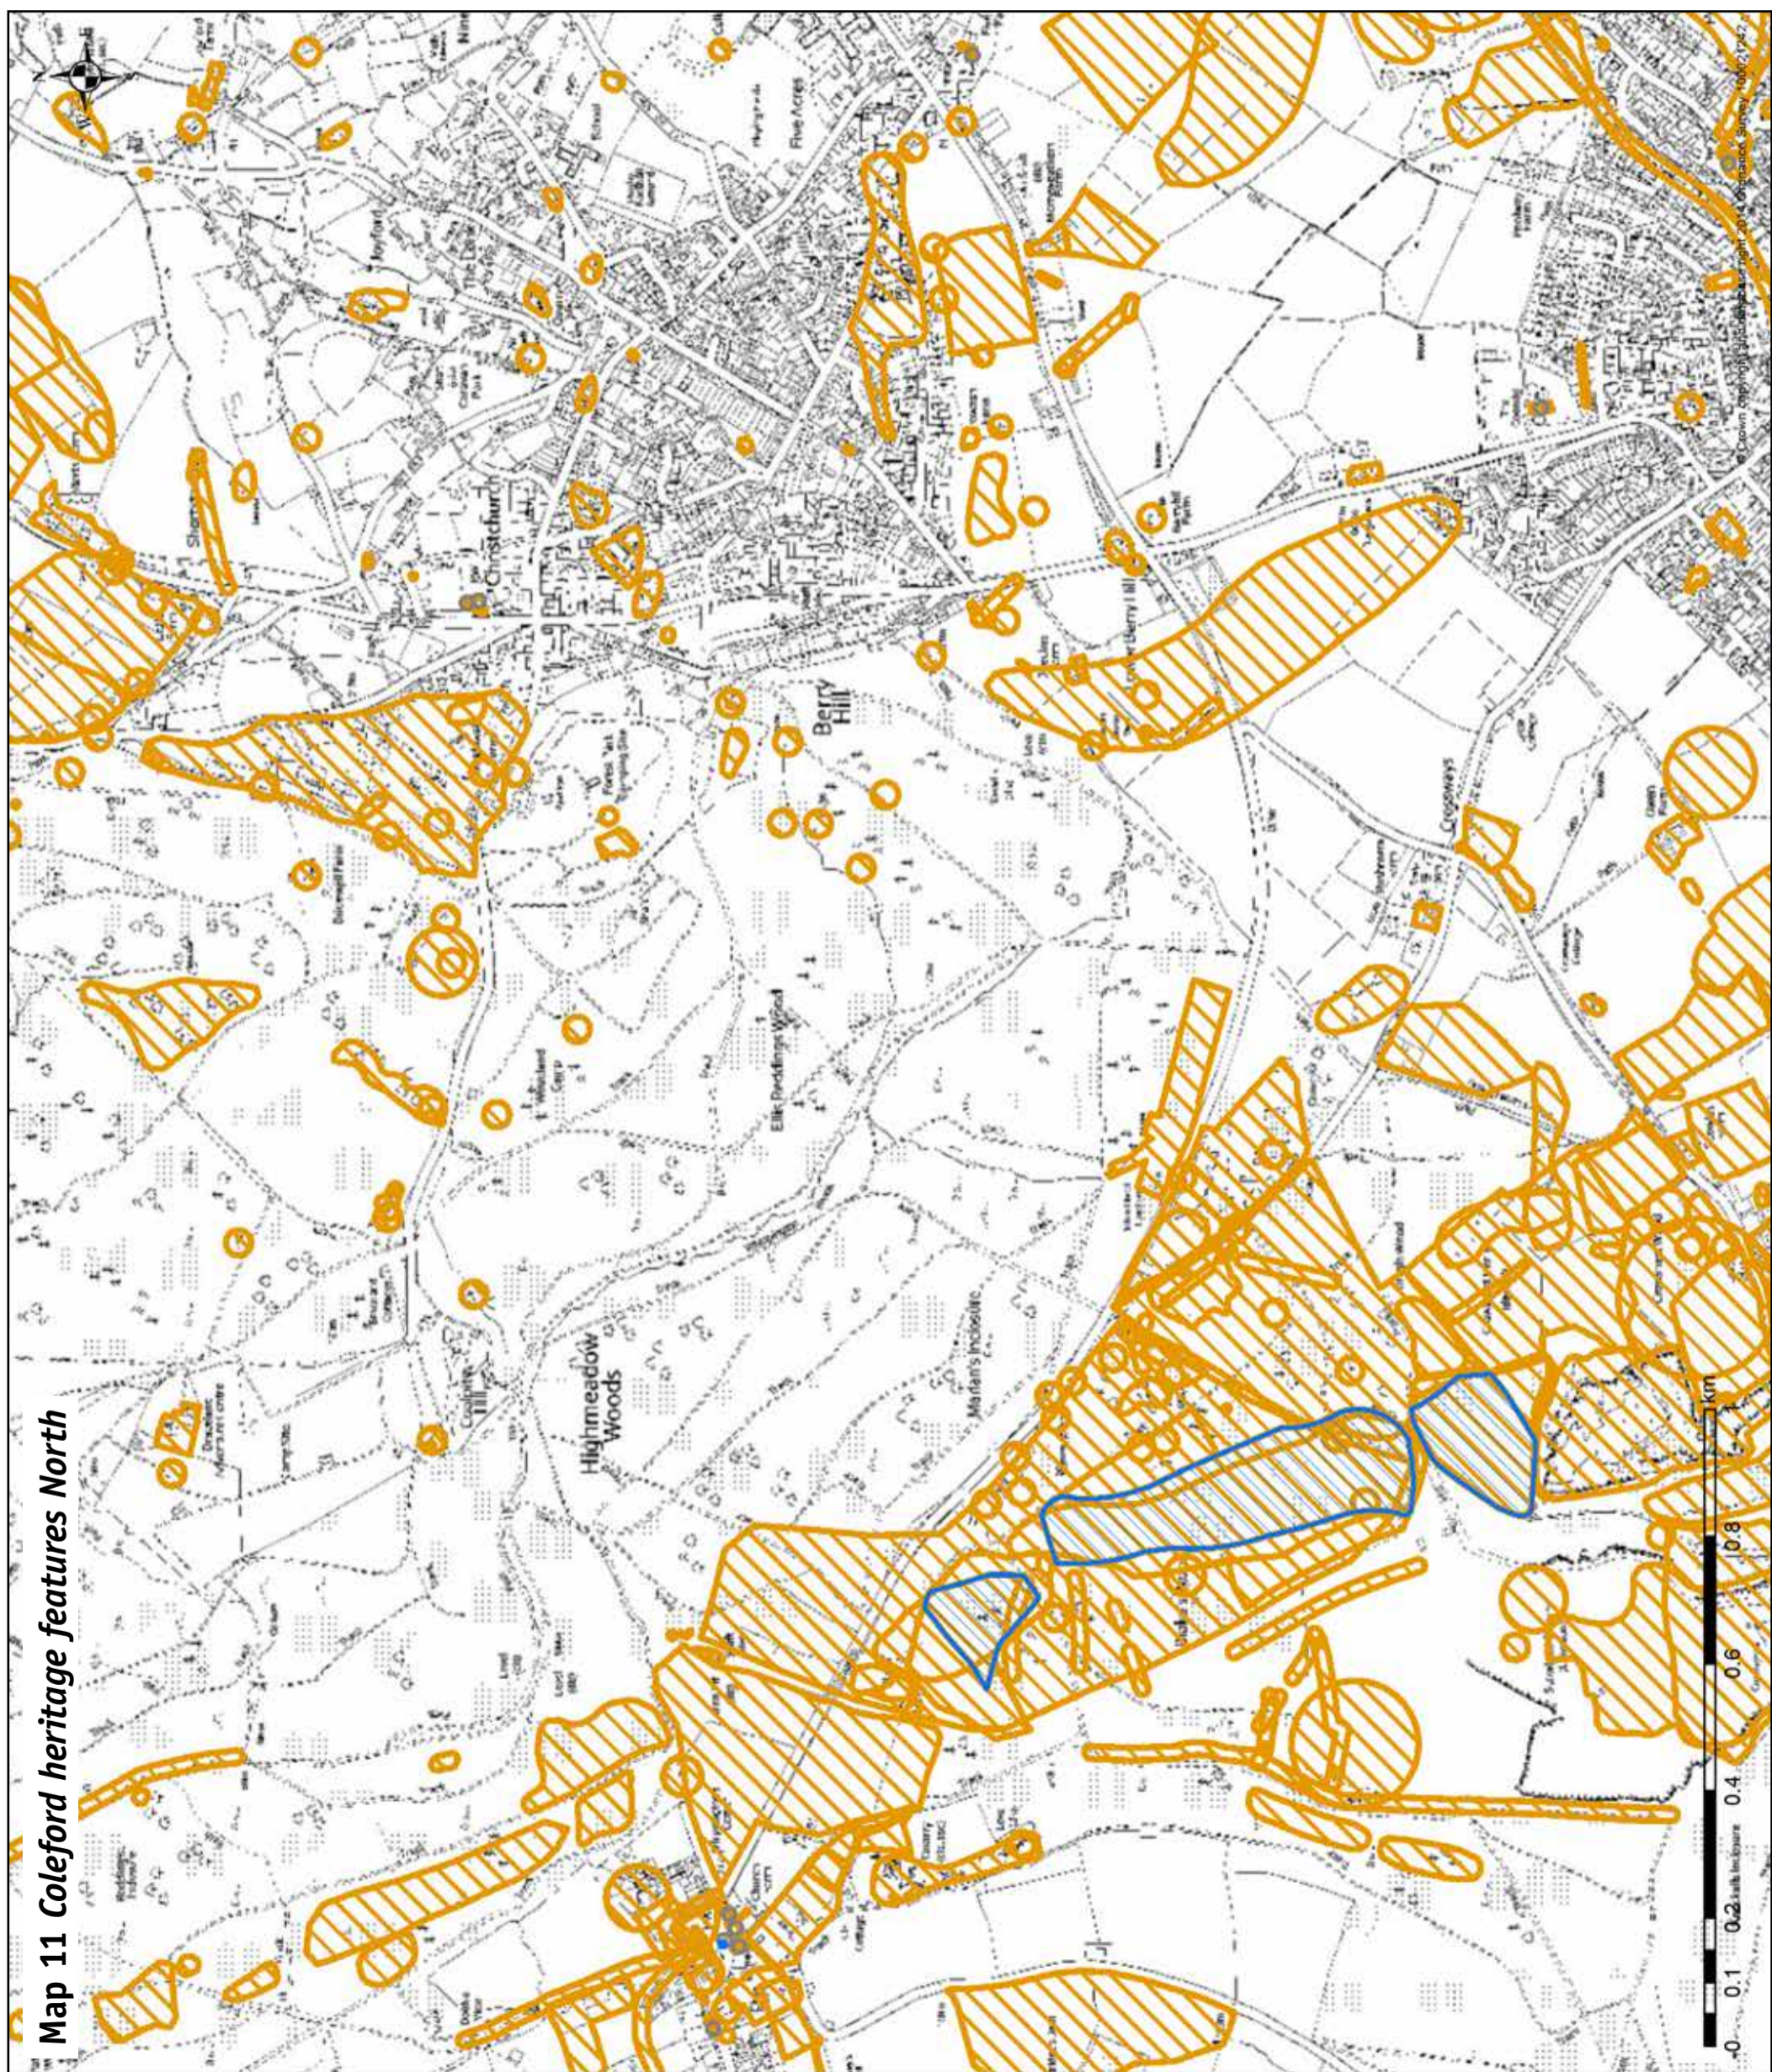

Map11

Coleford  
Neighbourhood  
Development Plan  
MAPS

2017

Submission  
Map 11  
*Coleford heritage  
features North*

11

	Battlefield
	Listed Building
	Other
	Park and Garden
	Scheduled Monument
	Heritage Features

**Map 11 Coleford heritage features North**